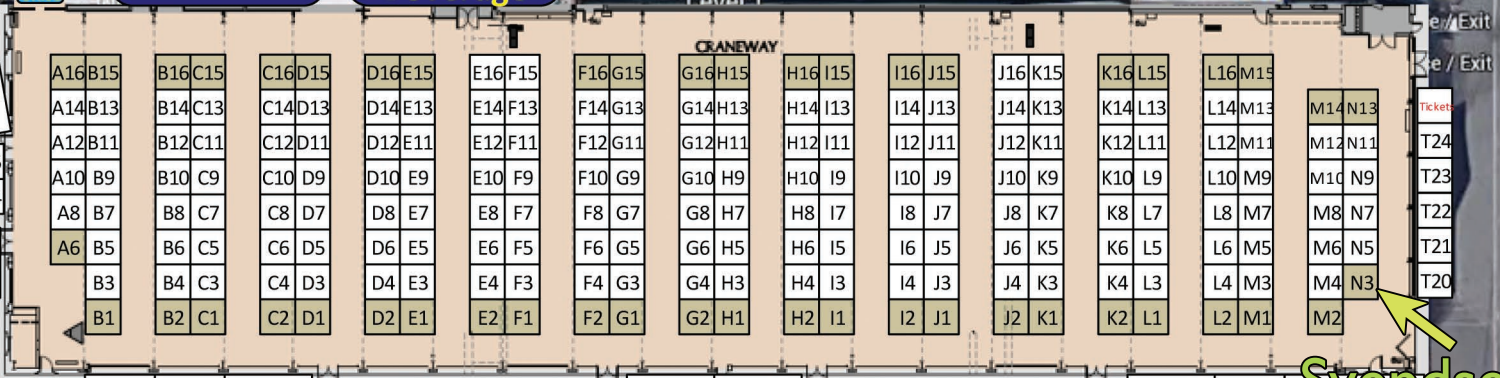

Strictly Sail Pacific April 7th – 10th, 2016

Craneway Pavilion

Show Entrance

Seminar Hall

Music Stage
Food & Beverage

RestRooms

Food & Beverage

Assemble
Restaurant

Show Entrance

T07
T06
B1
T05
T04

Tickets & Registration

B10 400 sq. ft. 20' 0"
B11 400 sq. ft. 20' 0"
B12 500 sq. ft. 25' 0"

B15 500 sq. ft. 25' 0"
B17 500 sq. ft. 25' 0"

B20 500 sq. ft. 25' 0"
B21 400 sq. ft. 20' 0"
B22 400 sq. ft. 20' 0"
B23 400 sq. ft. 20' 0"

Svendsen's
Marine

WaterFront